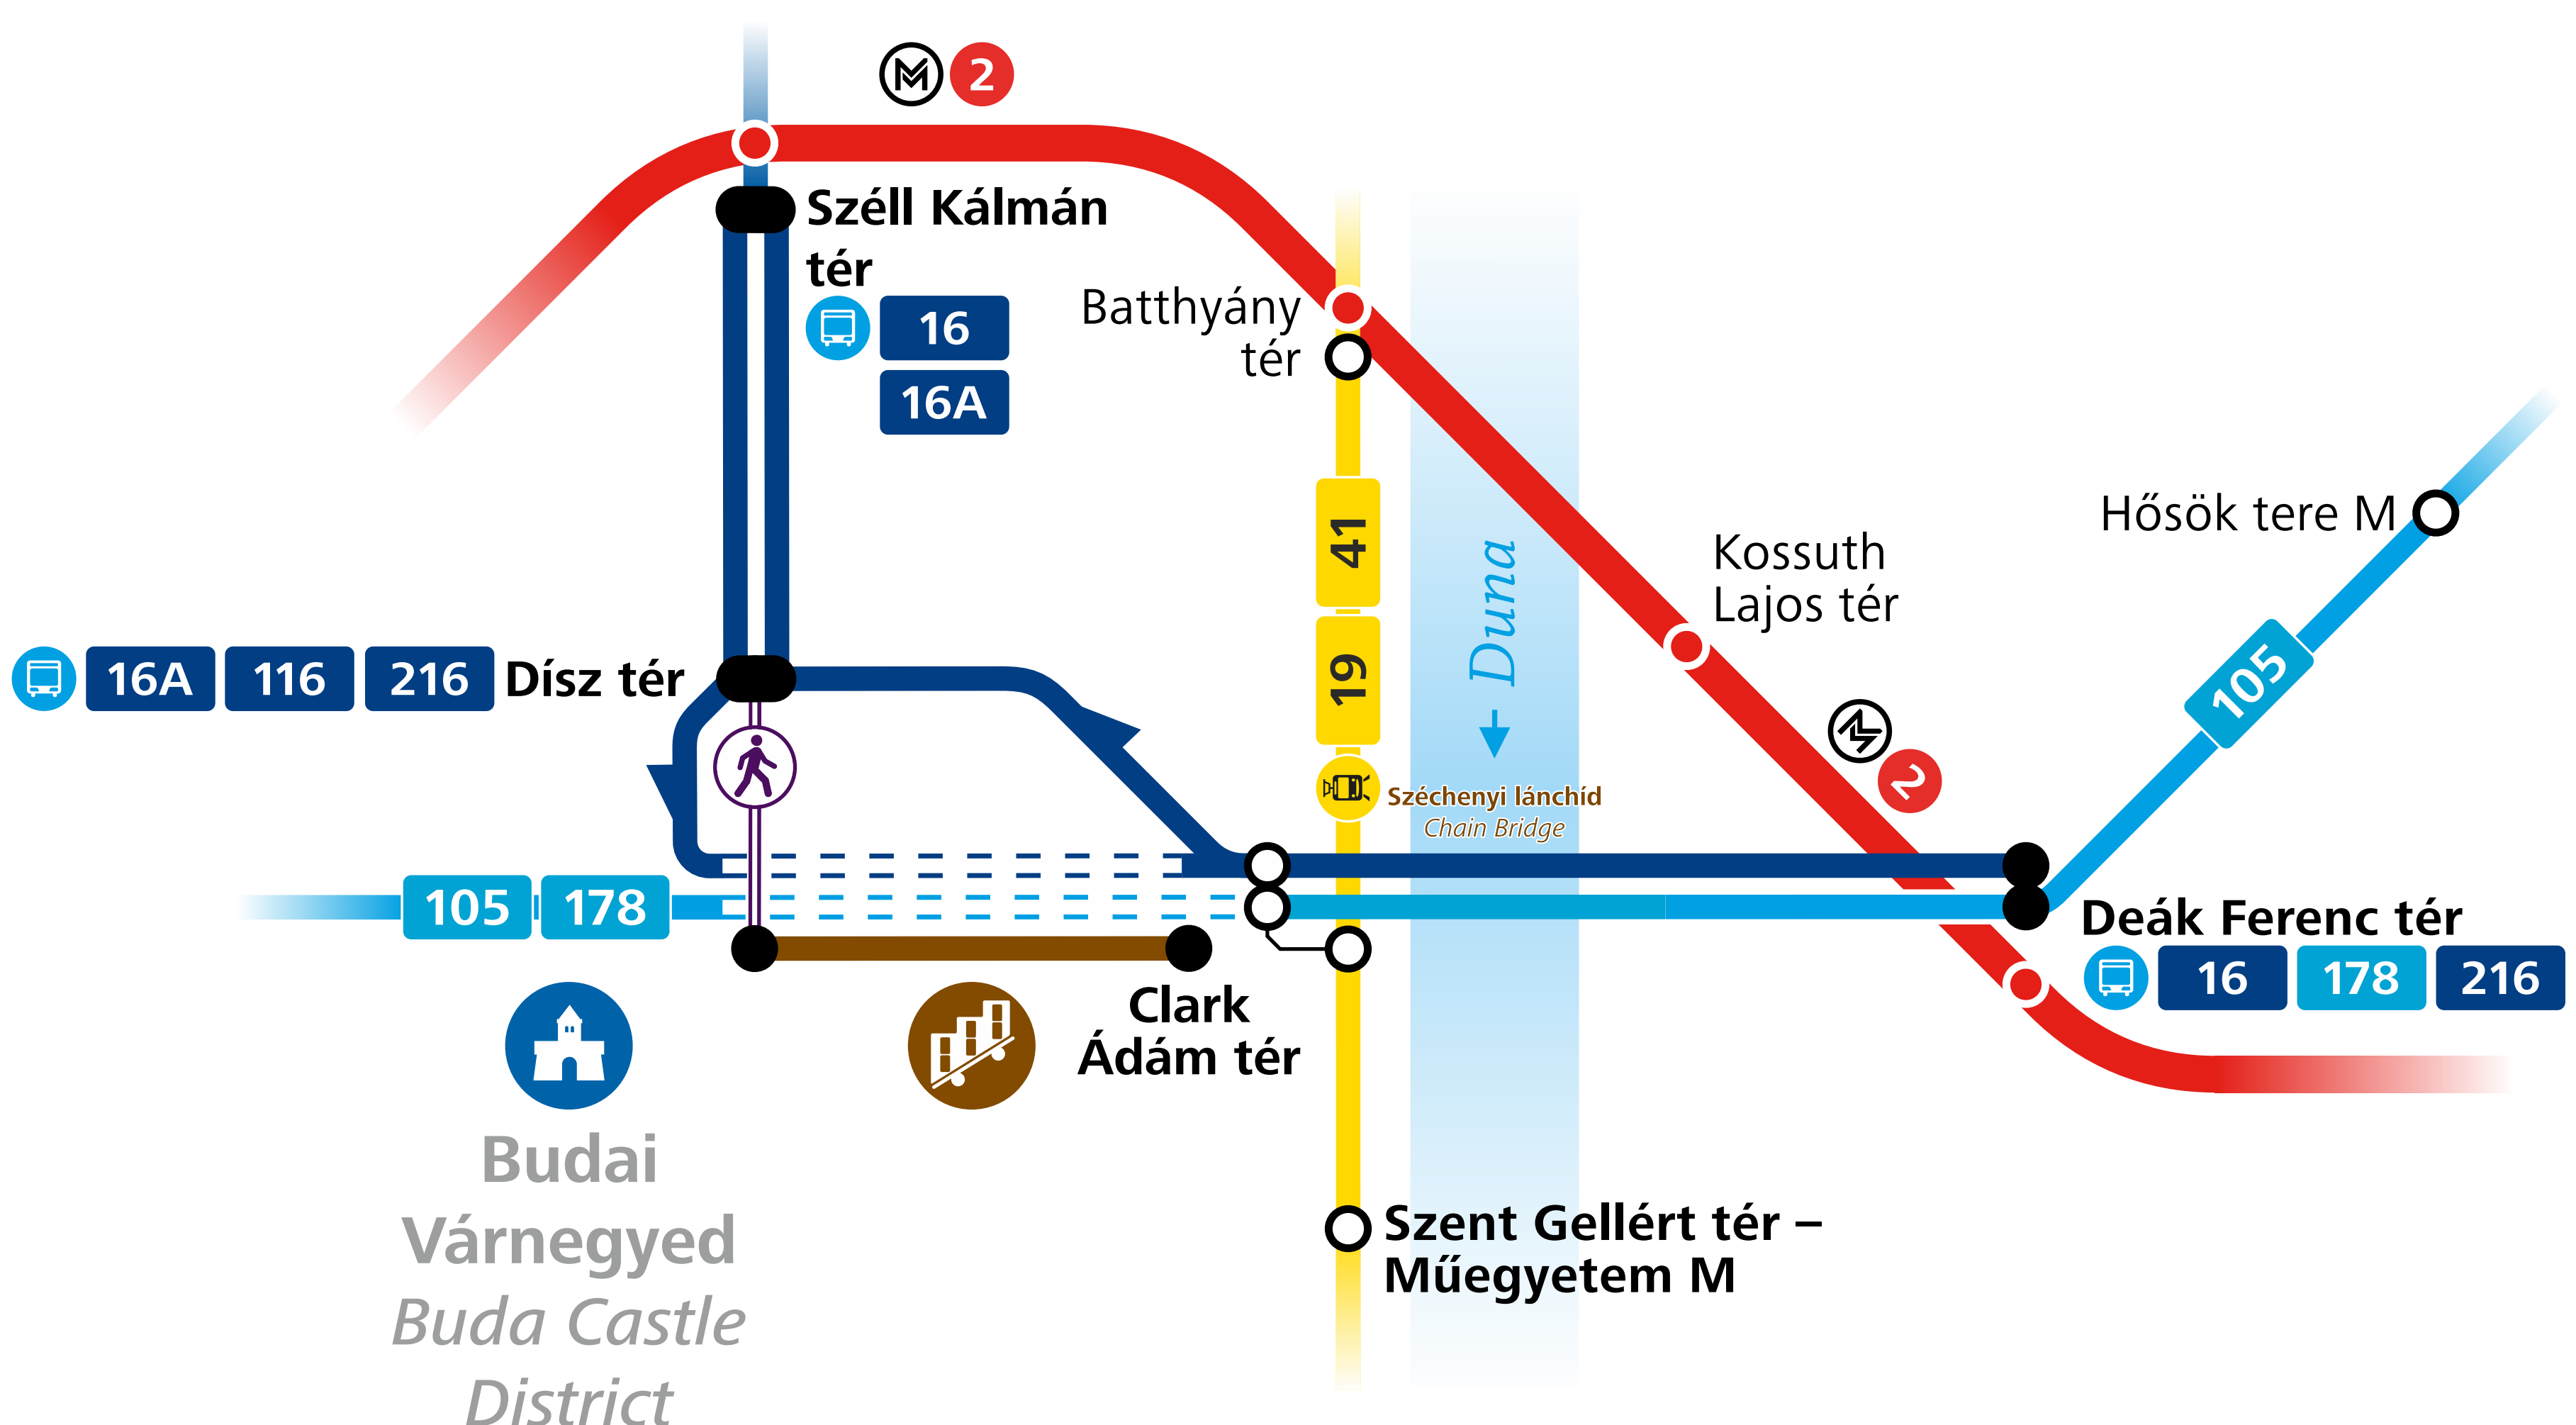

Budavári Sikló

Castle Hill Funicular

Nyitvatartás / Opening hours
Mindennap / Every day

08:00–22:00 Indulás (igény szerint)
Departs every **5–10** percenként
minutes

A jegyváltás utolsó időpontja
Tickets are sold until

21:50

December 24-én és karbantartás miatt az alábbi napokon zárva:
minden páratlan hét hétfőjén a munkavégzés időtartama alatt. Ha ez ünnepnapra esik, akkor a következő munkanapon történik a karbantartás.

Closed on 24 December and due to maintenance works

on every Monday during odd weeks while works last, unless these Mondays are on public holidays. In this case, maintenance works will be done on the first working day after the bank holiday.

Jegyek / Tickets

15 éves kortól
From age 15

3–14 éves korig / Ages 3–14
A 3. életév betöltésétől a 15. életév betöltését megelőző napig / Children from age 3 up to 14 (until the day prior to their 15th birthday)

Felnőtt retúrjegy
Return ticket for adults

4000 forint
HUF

Gyermek retúrjegy
Return ticket for children

2000 forint
HUF

3 3 éves kor alatt az utazás díjmentes.
Children under the age of 3 ride for free.

! Nyugdíjas és egyéb utazási kedvezmény nem vehető igénybe.
Discounts for pensioners and other travel discounts do not apply.

☑ Bankkártyával is lehet fizetni.
Bank cards are also accepted for payment.

Megközelítés / How to get there

Adatok lezárva: 2023.03.16. / Data currents as of 16.03.2023

www.bkv.hu/libego | +36 1 394 3764